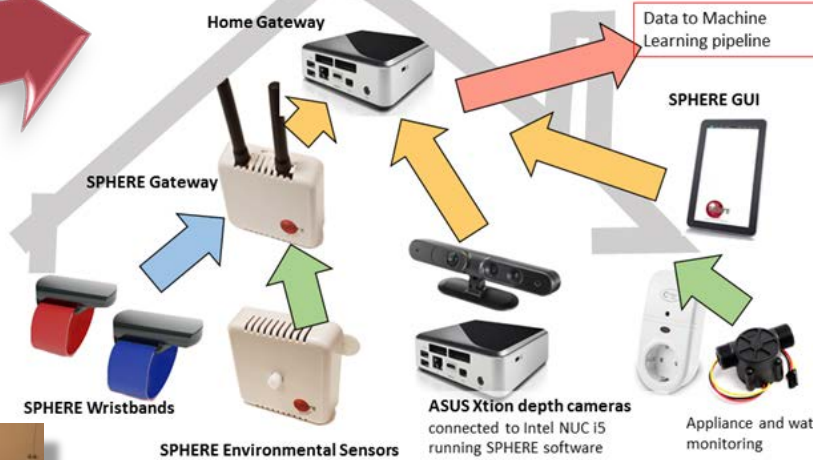

Ian Craddock

x 4000 sensors

x 365 days

"The ultimate instrument for human behaviour"

**= 2 petabytes
Of data and metadata**

100 families